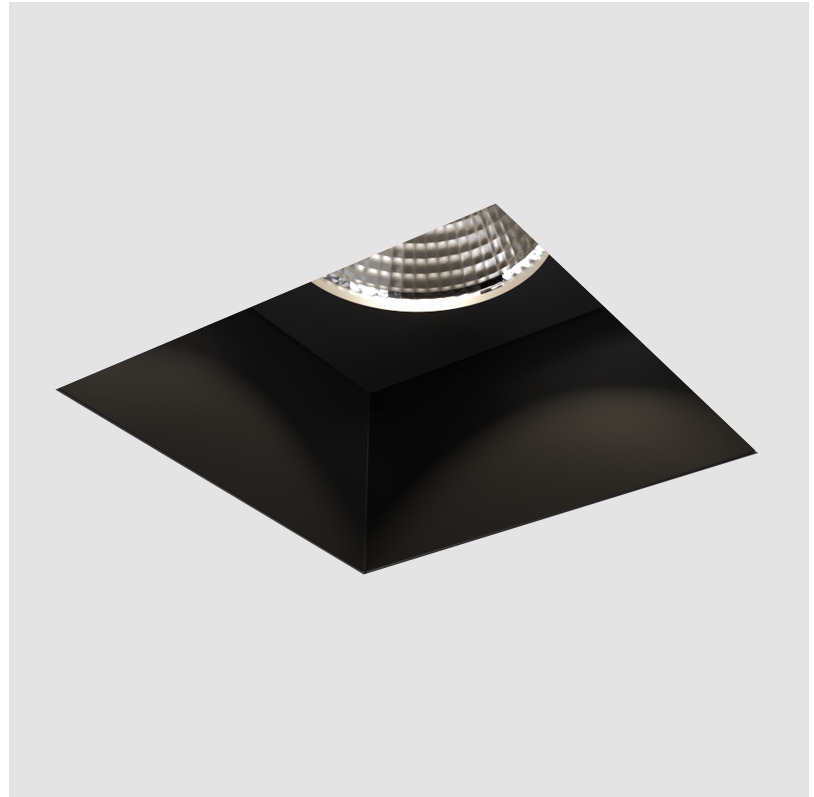

PHYSICAL

Shape: Square
Length (mm): 70
Length (in): 2 ¾
Width (mm): 70
Width (in): 2 ¾
Height (mm): 107
Height (in): 4 ¾
Ceiling Thickness (mm): 10 / 12.5 / 15
Ceiling Thickness (in): 3/8 or 1/2 or 9/16
Min. Recessing Depth (mm): 130
Min. Recessing Depth (in): 5 ¼
Light Distribution: Downlight
Fixture Finish: SSR / BKV / CWI / CRY / HAB / UFT / ITA / RUA / FTG / MYG / LOD / PUS / FRO / FUP / KIA / POP / BLS / SPG / MEY / GOH / GUM / CHC / COM / ABZ / JAG / OBR / MOS / ROR
Fixture Material: Aluminum Die Cast
Cut-out Measurements: 85mm / 3 3/8" x 85mm / 3 3/8"
Upon Request: Unique Ceiling Thickness

ELECTRICAL

Lamp Type: LED (Zhaga Standard)
Input Wattage (W): 14.5
Total Output Wattage (W): 13.4
Dimming: Tri-Mode (Non-Dimming and Phase Dimming (120Vac only) and 0-10V Dimming)
Driver Included: No
Driver Location: Recessed Housing
Driver Type: Constant Current - Universal
Driver Class: Class 2
Housing: See components
Input Voltage (V): 120 - 277
Constant Current (MA): 350

LED

Color Temperature (°K): 2700 / 3000 / 3500 / 4000
Max. Delivered Lumen (lm): 890 / 920 / 970 / 990
CRI: >90 CRI
Upon Request: Special Color Temperature RGB-W Tunable White
Special LED

OPTICAL

Reflector: 20 / 40 / 60
Upon Request: Special Beam Angles

RATINGS AND CERTIFICATIONS

Certified By: Certified for North American Standards
IP rating: IP20

85mm x 85mm
3 3/8" x 3 3/8"

130mm
5 1/8"

10 | 12 1/2 | 15
3/8" | 1/2" | 9/16"